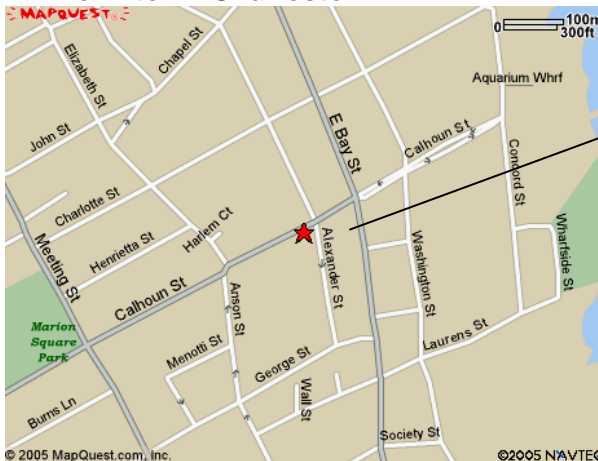

Directions to *Charleston*

Charleston County Public Library - Main Branch

68 Calhoun Street
Charleston, SC 29401

From Myrtle Beach

- Take US 17 South to Charleston.
- In Charleston, turn right onto America Street.
- Turn right onto Jackson Street.
- Turn Right onto Morrison Drive/US-52 SPUR South. This will become East Bay Street.
- Turn right onto Calhoun Street. The Library is located at 68 Calhoun Street less than 0.1 mile.

From Columbia

- Take I-26 to Charleston.
- Once in Charleston, take the Meeting Street exit on the left and turn slightly right onto Meeting Street.
- Turn left onto Calhoun Street and the Library is located at 68 Calhoun Street approximately 0.2 miles away.

From Beaufort

- Take US 17 North to Charleston.
- In Charleston, take the Lockwood Drive South ramp and merge onto Lockwood Drive/Lockwood Boulevard.
- Turn slightly left to take the Calhoun Street ramp onto Calhoun Street.
- The Library is located at 68 Calhoun Street approximately 1.2 miles from ramp.

Downtown Charleston

Charleston County Public
Library - Main Branch

Parking in the parking
garage is free for the first
hour and $.50 per half
hour thereafter.